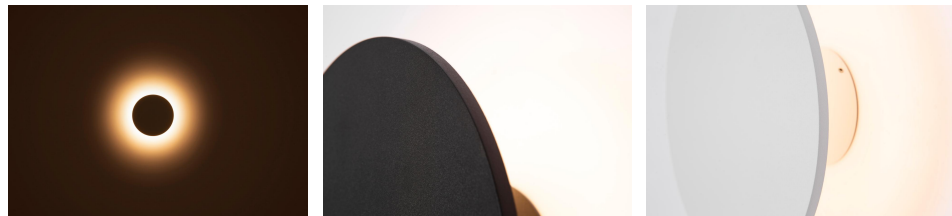

WL3187

20W Round Deco Wall light

Description

Nice even light effect;
IP65 (installed);
Different size are available;

Finish

White
Black

Material

Aluminium

TECHNICAL CHARACTERISTICS

Light source

Light source: 64pcs Osram SMD2835
Output (W): 18W (500mA 36V)
Total power consumption (W): 20W
Color temperature: 2700K/3000K/4000K
CRI: ≥90
Photobiological risk: RG1
Real Lumen: 1450lm (White),1200lm(Black)
Qty Leds: 64
Lm/Real W: 70
Life Time: 50.000h L90B10
MacAdam steps: 3
UGR: 14

Gear

This product is supplied with gear.
Built-in ACTEC traic dim driver
RS-21-500T 500MA 21-42V(RCM)

Luminaire

Wall light suitable for indoor and outdoor area
crossing: No
Warranty: 5 Years

The photograph may not match the reference exactly. Please read the product description to identify the finish.