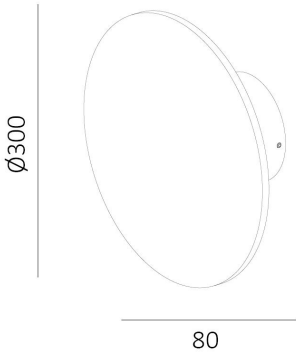

Luminaire

Wall light suitable for indoor and outdoor area
crossing: No
Warranty: 5 Years

The photograph may not match the reference exactly. Please read the product description to identify the finish.